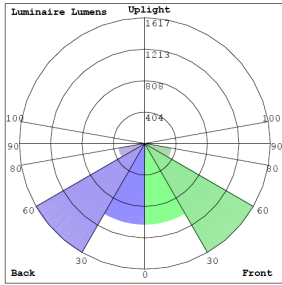

### Lighting:

- Dimming: 0~10V Dimmable
- Optic Lens Type: III
- Cord type: 13" #18 AWG stranded wires
- Total Lumens: 6500LM Max.
- Color Temperature: 3000K/4000K/5000K
- Color Rendering Index: ≥ 82
- Beam Angle: 120°X 90°

## Other Models:

- 30W | 4080LM | LFX-SM-10-30W-30K-TR
- 30W | 4080LM | LFX-SM-10-30W-40K-TR
- 30W | 4080LM | LFX-SM-10-30W-50K-TR

Phone: (877) 805-2252 | Fax: (877) 805-2252  
www.westgatemfg.com |

**Photometrics:** LFX-MD-15-50W-50K-TR