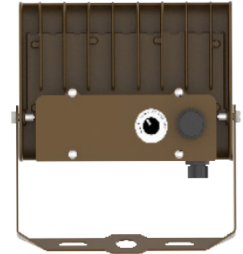

## Other Models:

- 30W | 4080LM | LFX-SM-10-30W-30K-TR
- 30W | 4080LM | LFX-SM-10-30W-40K-TR
- 30W | 4080LM | LFX-SM-10-30W-50K-TR

Phone: (877) 805-2252 | Fax: (877) 805-2252  
www.westgatemfg.com |

**Photometrics:** LFX-MD-15-50W-50K-TR

BUG Rating: B3-U0-G1

Area 45'x 55' Mounting Height: 20'

**Other Views:**

Side View

Front View

Back View

**Performance Table:** LFX-MD-15-50W-TR

MODEL NO.	Wattage	Voltage	Lumens	Color Temp.	BUG Rating	LPW
LFX-MD-15-50W-30K-TR	15W	120~277V	1950LM	3000K 4000K 5000K	B3-U0-G1	130
LFX-MD-15-50W-40K-TR	20W		2600LM			
	30W		3900LM			
LFX-MD-15-50W-50K-TR	50W		6500LM			