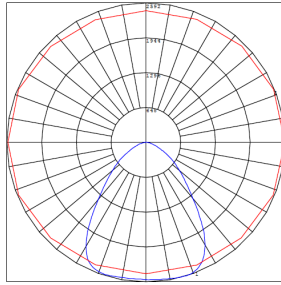

## Other Models:

- 30W | 4080LM | LFX-SM-10-30W-30K-TR
- 30W | 4080LM | LFX-SM-10-30W-40K-TR
- 30W | 4080LM | LFX-SM-10-30W-50K-TR

Phone: (877) 805-2252 | Fax: (877) 805-2252  
www.westgatemfg.com |

**Photometrics:** LFX-MD-15-50W-50K-TR

BUG Rating: B3-U0-G1

Area 45'x 55' Mounting Height: 20'

**Other Views:**

Side View

Front View

Back View

**Performance Table:** LFX-MD-15-50W-TR

MODEL NO.	Wattage	Voltage	Lumens	Color Temp.	BUG Rating	LPW
LFX-MD-15-50W-30K-TR	15W	120~277V	1950LM	3000K 4000K 5000K	B3-U0-G1	130
LFX-MD-15-50W-40K-TR	20W		2600LM			
	30W		3900LM			
LFX-MD-15-50W-50K-TR	50W		6500LM			