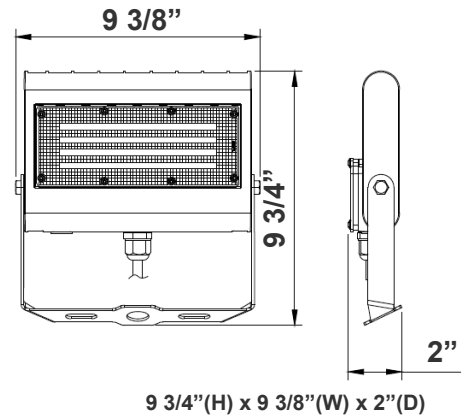

WESTGATE
THE FUTURE IS HERE...AND IT'S QUITE BRIGHT!

Customer Name: _____

Project Name: _____

Note: _____

Type: _____